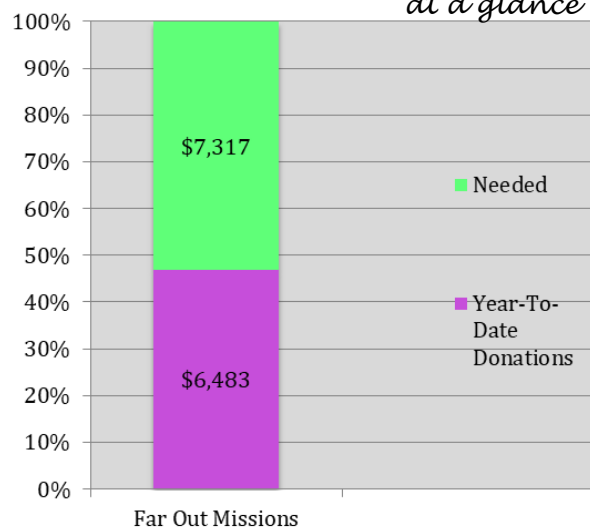

2019 Far Out Missions Fundraiser

at a glance!

Giving towards the 2019 Far Out Missions Fundraiser will help this year's FOM team to build a **bathhouse** for the FOM Retreat & Ministry Center, provide building supplies for a **medical clinic** for the surrounding community, provide **medical assistance** for communities in the region and a **VBS program** for the children in the community surrounding the FOM Retreat & Ministry Center. Your support is meaningful and very much appreciated. Thank you!