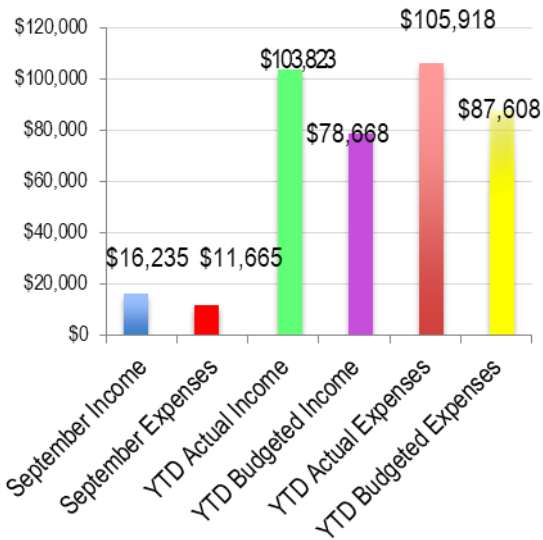

Local Church Finances

UPCOMING Events

Oct. 11-12 & 18-19
Christian Apologetics Meetings
with Pastor Rick

November 9
Scavenger Hunt & Bonfire

December 28
End of the Year Party

**C. F. Richards
Christian School**

Please join us for our Fall Festival Sunday, October 27 from noon to 4pm! There will be fun for the whole family. See you - rain or shine!

We're glad you've come to worship with us today! We warmly welcome you to join us each week!

Waynesboro Seventh-day Adventist Church

1700 Lyndhurst Road
Waynesboro, VA 22980

Phone: (540) 908-2122

Email: officesda@gmail.com

Pastor Denny Grady (540) 290-1670

Our office hours vary, so please leave a message on our voice mail or send us an email.

4 Your Health Food Store Hours

Wednesdays from 11 am - 12 pm &
1st and 3rd Sunday from 1 - 3 pm.

Enter behind the church
at the lower level.

Bible Study

Tuesdays 7 - 8 pm

C. F. Richards Christian School Pre K - 8th Grades

Principal - Jennifer Hackley
414 Sterling St. Staunton, VA 24401

Phone: (540) 886-4984

Email: cfr@cfrichards.org

Website: www.cfrja.com

Please email or call bulletin information, PowerPoint slide information and scheduling requests to the church office by

Wednesday noon.

In the hall just off the sanctuary, a room is available for the privacy and comfort of **families with small children.**

You may communicate **membership transfer requests, directory updates or prayer requests** by filling out the Welcome Card from the pew rack in front of you and placing it in the offering plate.

Sabbath Worship 11:00 am
October 12, 2019

Waynesboro Seventh-day Adventist Church

Welcome

Members & Guests

WORSHIP IN PRAISE & GIVING

Opening Hymn #474
Take the Name of Jesus With You

Opening Prayer

Children's Story
Geraldine Teele

Offering

Worship in Praise

Garden of Prayer

WORSHIP IN WORD

Pastor Rick Labate
God, How Do I Break the Cycle of Relentless Demands on My Time?

Closing Song
Amazing Grace, My Chains Are Gone

FAREWELL BLESSING