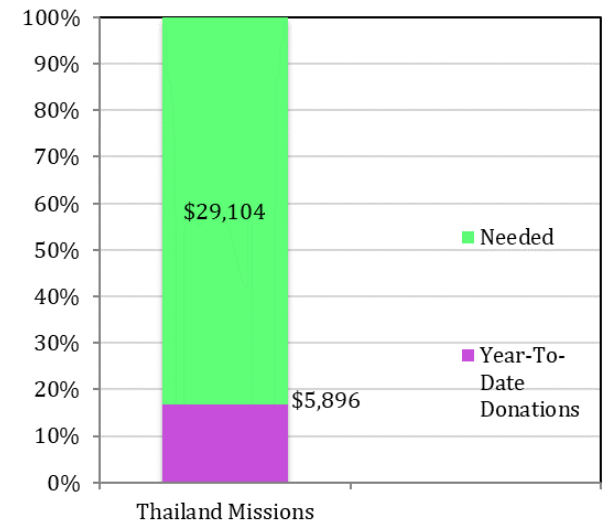

Beginning at 9:30am we offer
Bible classes for children,
junior-high, and high school/youth

The Week Ahead...

Today

12:30pm Fellowship Dinner
7:00pm Questions I Would Ask God

Tuesday

7:00pm Prayer Meeting

Friday

7:00pm Questions I Would Ask God

Next Sabbath

11:00am Questions I Would Ask God
7:00pm Questions I Would Ask God

What's happening in our church...

Questions I Would Ask God our Fall evangelistic seminar with Pastor Rick Labate, meets every Friday evening, Sabbath morning and Sabbath evening through October 19. Come enjoy the presentations and submit your questions for our panel discussion.

Thanksgiving Baskets Food Drive Our church will be collecting non perishables to fill baskets to share with those who could use a hand up during the holidays. When selecting your donations, please check to make sure they have not yet reached their expiration date. If you have a name suggestion of someone who could benefit from a basket, please let Lisa Lawrence know by mid-November. Thank you!

And I'll praise You in this storm

And I will lift my hands

For You are who You are

No matter where I am

And ev'ry tear I've cried

You hold in Your hand

You never left my side

And though my heart is torn

I will praise You in this storm

-Praise You In This Storm

by Bernie Herms & Mark Hall

Thank You

Elder

Caleb Robinson
Head Deacon
Tim Bullard

AV Team

James & Jasmine
Praise Team
Bobby & Co.

Thailand Missions Fund

at a glance!

Giving towards the Thailand Missions Fund will help the Norton family reach the goal for the amount of funds they need to raise every year for living and ministry expenses while serving as self-supporting missionaries in Thailand.

MORE JESUS LESS ME

**Today's offering goes toward
Voice of Prophecy / Voice of Hope**
Weekly designated offerings should be placed in an unmarked tithe envelope.

Sunset Today 6:45pm Next Week 6:35pm